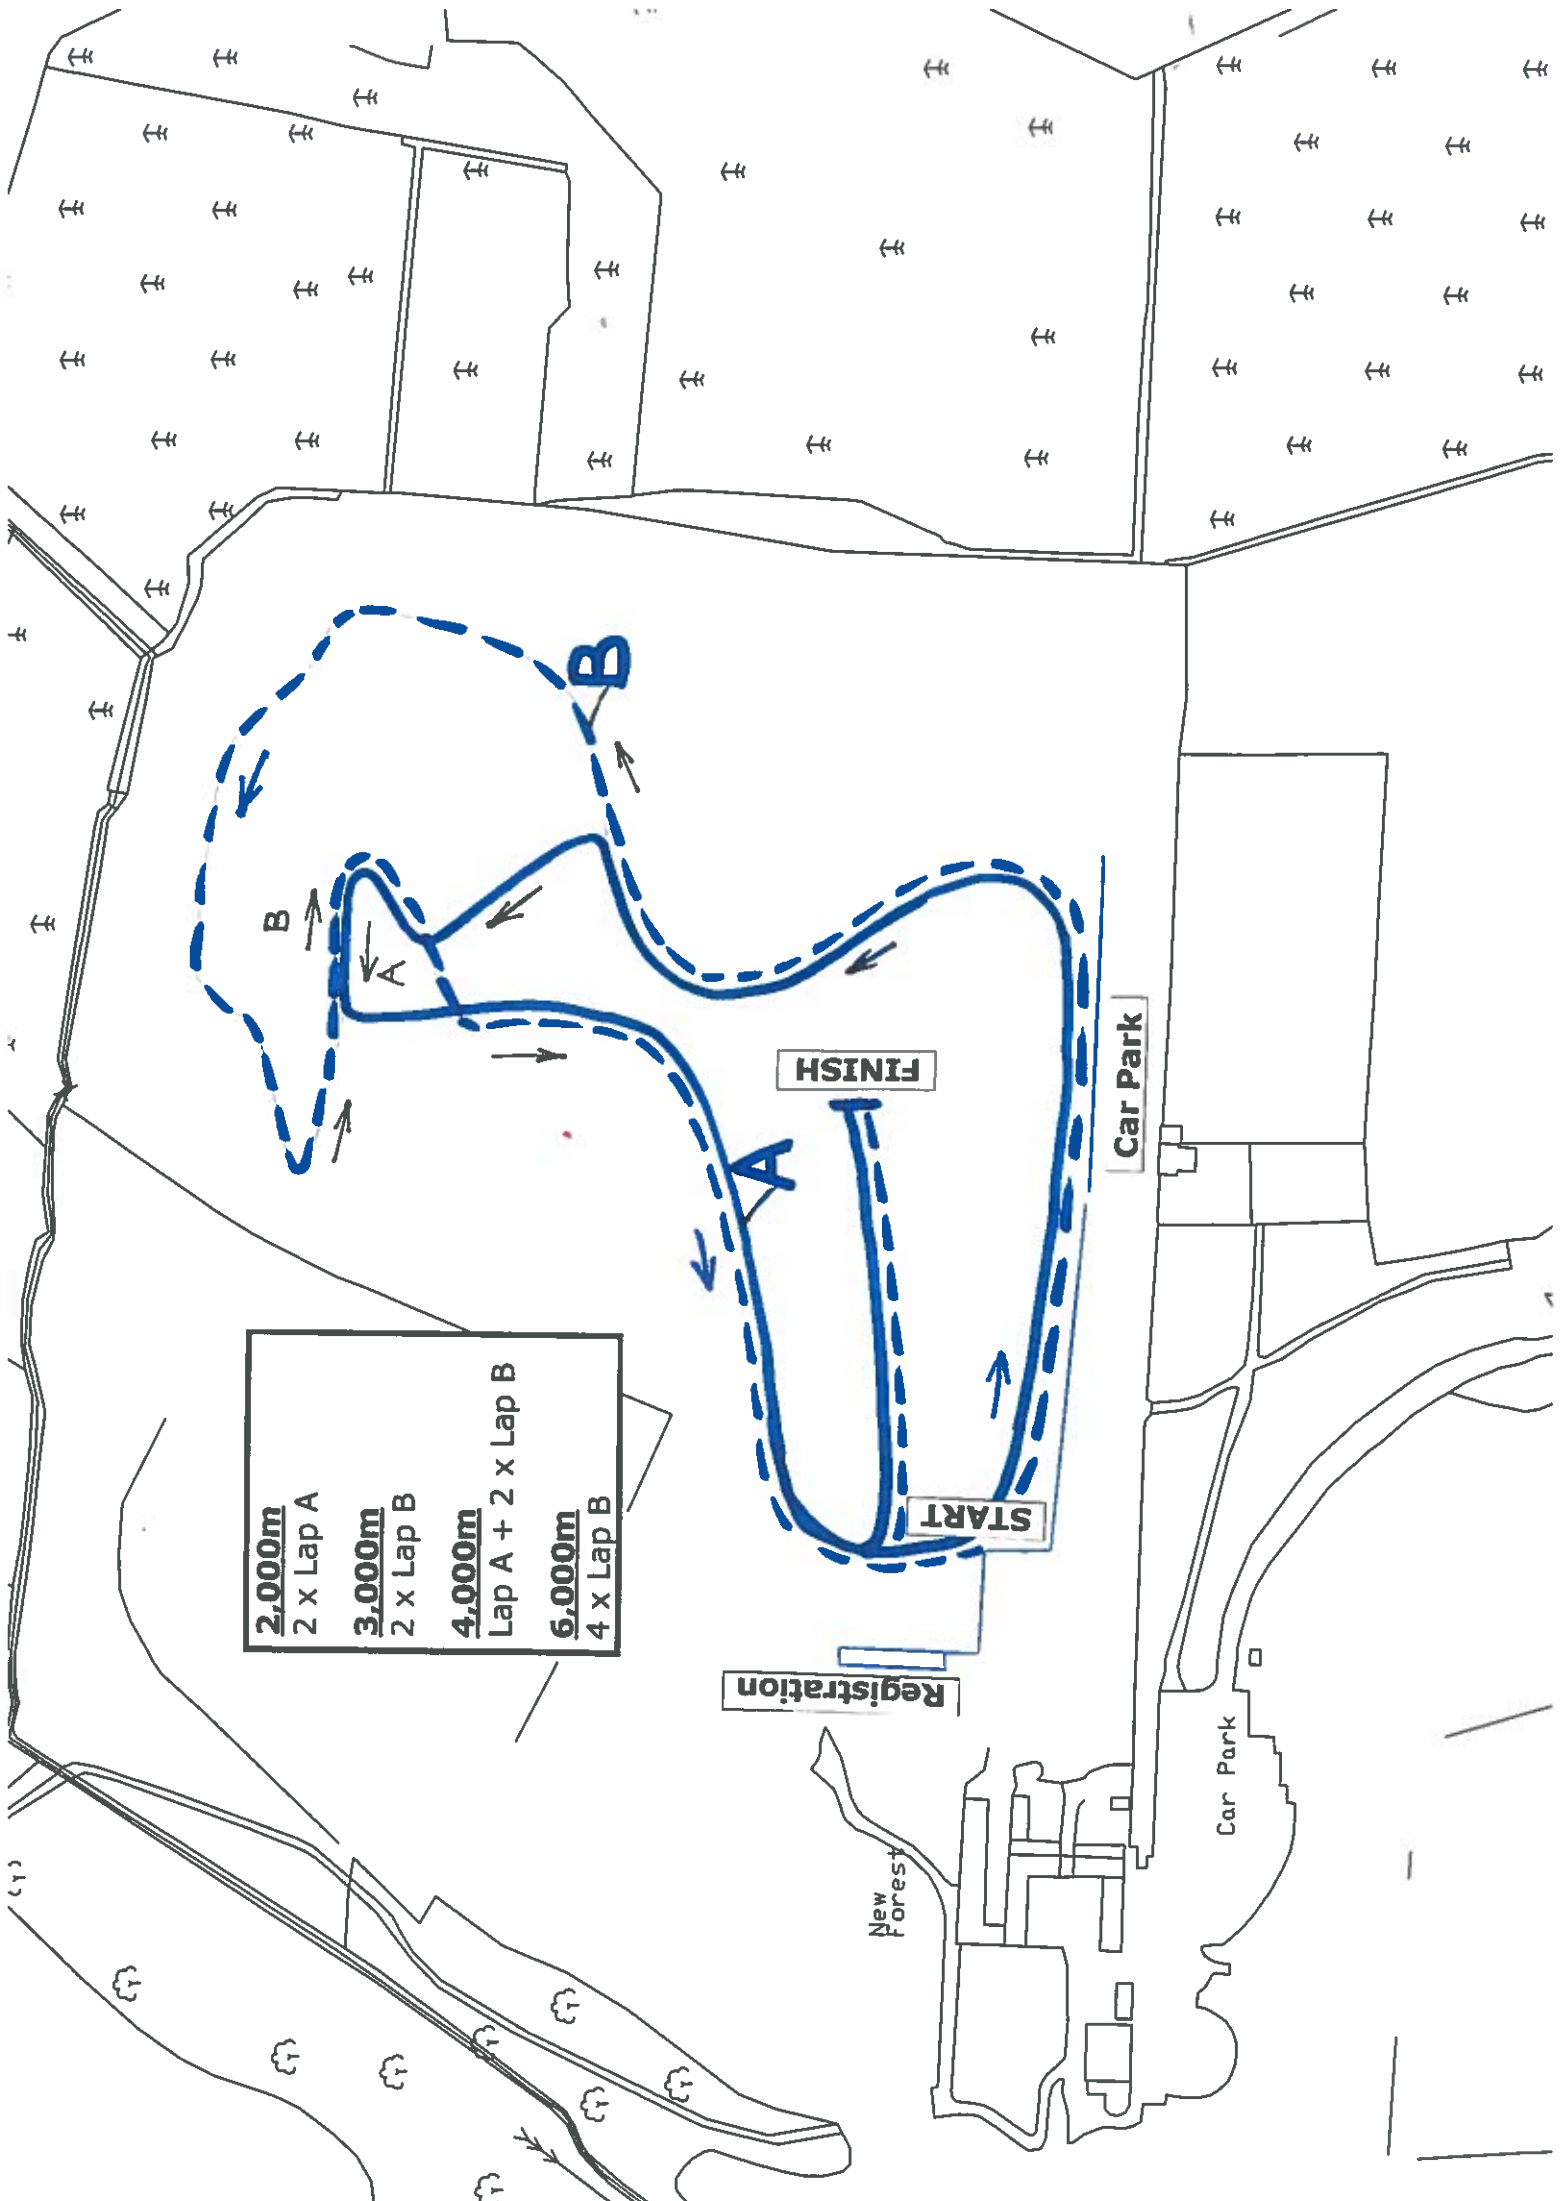

2,000m
2 x Lap A
3,000m
2 x Lap B
4,000m
Lap A + 2 x Lap B
6,000m
4 x Lap B

Registration

New Forest

Car Park

Car Park

START

FINISH

B

A

B